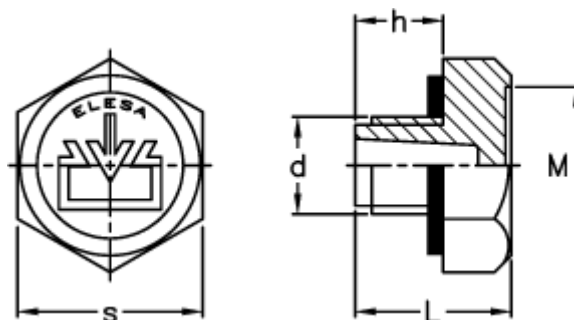

# Data Sheet

Article number: 2311058645

Description: E+G Oil fill plug  
TCD.1 1/2, black

## Measures

---

d	= G 1 1/2
h	= 15
L	= 26
M	= 46.0
s	= 55
Tightening torque N m = 15 til 18	